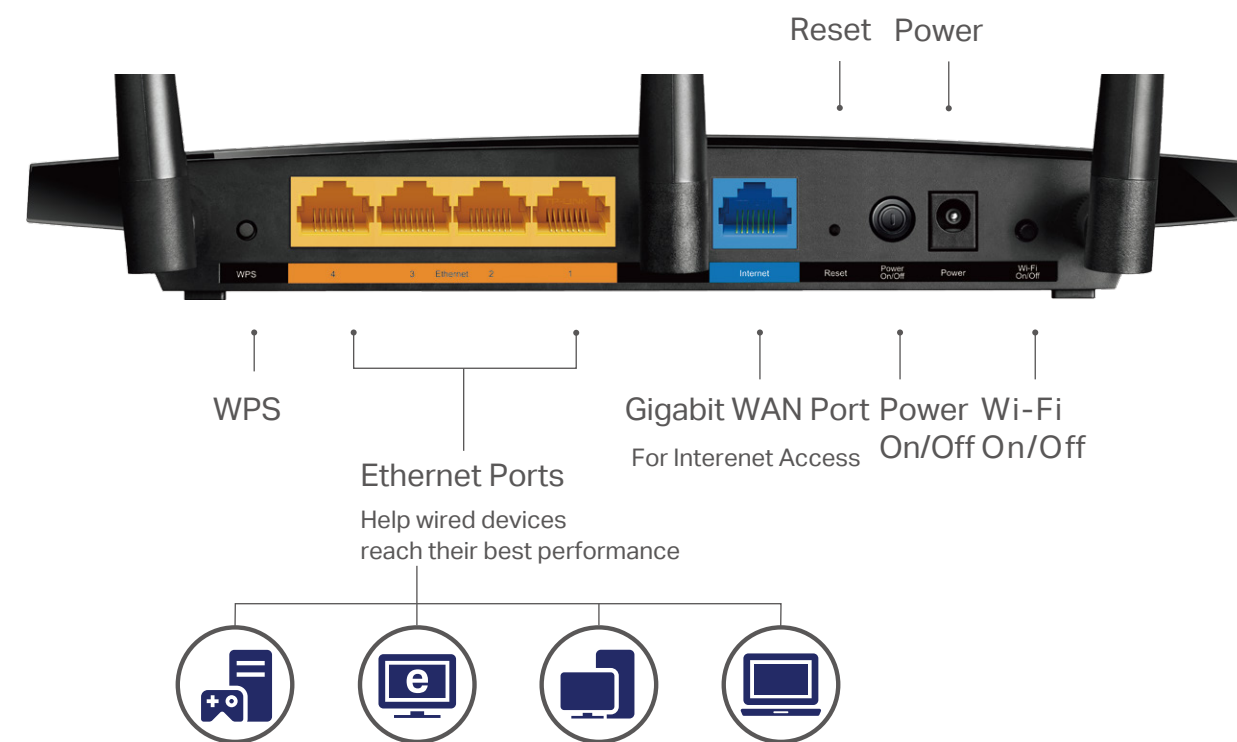

Press play and forget about buffering with the Archer C55. The Wireless AC router creates high-speed AC1200 Wi-Fi so you can game online and watch movies in HD at the same time. Thanks to dual Wi-Fi bands, you can run more of your devices at the same time without interruption. The strong 2.4GHz (300Mbps) Wi-Fi band is perfect for sending emails, browsing the web, and listening to music. The crystal 5GHz Wi-Fi band reaches 867Mbps so you can game online and stream in HD simultaneously.

Strong, Far-Reaching Wi-Fi

AC1200 (300Mbps on 2.4GHz + 867Mbps on 5GHz) Wi-Fi for reliable connections.

Highlights

Optimum Wired Versatility

The Archer C55's Gigabit WAN Port enables bottleneck-free access bandwidth, and multiple fast LAN ports provide your PCs, game consoles and more with ultra-fast and stable wired networks.

Ease of Use

- **Intuitive Web UI** – Ensure quick and simple installation without hassle
- **Hassle-free Management with Tether App** – Network management is made easy with the TP-Link Tether App, available on any Android or iOS device
- **Easy On/Off** – Turn On/Off wireless radio using the Wi-Fi On/Off button
- **Power On/Off** – Conveniently power on or off your router as required

Specifications

Hardware

- Interface: 1*10/100/1000Mbps WAN Port, 4*10/100Mbps LAN Ports
- Button: WPS Button, Reset Button, Power On/Off Button, Wi-Fi On/Off Button
- Antenna: 3 Fixed Omni Directional Antennas
- External Power Supply: 9V/0.85A
- Dimensions (W x D x H): 8.9 × 5.8 × 1.3 in (225 × 148 × 33 mm)