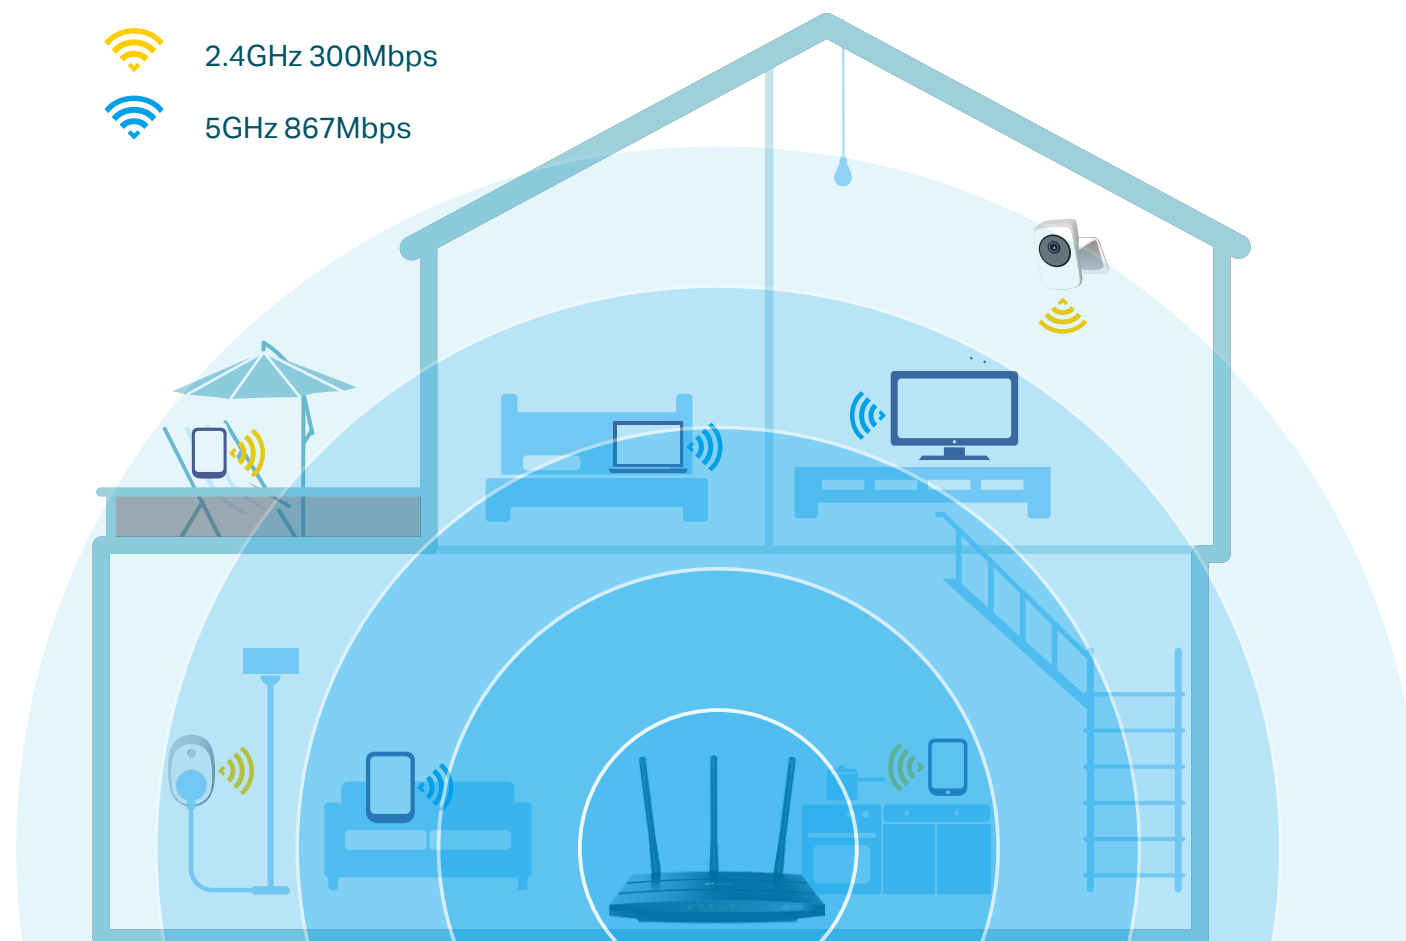

AC1200 Wireless Dual Band Router

Gigabit WAN Ideal for 100+ Mbps Service Plans

Archer C55

300Mbps + 867Mbps
Dual Band Wi-Fi

IPTV

AP mode

Highlights

Household Wi-Fi at Streaming Speeds

Press play and forget about buffering with the Archer C55. The Wireless AC router creates high-speed AC1200 Wi-Fi so you can game online and watch movies in HD at the same time. Thanks to dual Wi-Fi bands, you can run more of your devices at the same time without interruption. The strong 2.4GHz (300Mbps) Wi-Fi band is perfect for sending emails, browsing the web, and listening to music. The crystal 5GHz Wi-Fi band reaches 867Mbps so you can game online and stream in HD simultaneously.

Strong, Far-Reaching Wi-Fi

AC1200 (300Mbps on 2.4GHz + 867Mbps on 5GHz) Wi-Fi for reliable connections.

Highlights

Optimum Wired Versatility

The Archer C55's Gigabit WAN Port enables bottleneck-free access bandwidth, and multiple fast LAN ports provide your PCs, game consoles and more with ultra-fast and stable wired networks.

Specifications

Hardware

- Interface: 1*10/100/1000Mbps WAN Port, 4*10/100Mbps LAN Ports
- Button: WPS Button, Reset Button, Power On/Off Button, Wi-Fi On/Off Button
- Antenna: 3 Fixed Omni Directional Antennas
- External Power Supply: 9V/0.85A
- Dimensions (W x D x H): 8.9 × 5.8 × 1.3 in (225 × 148 × 33 mm)