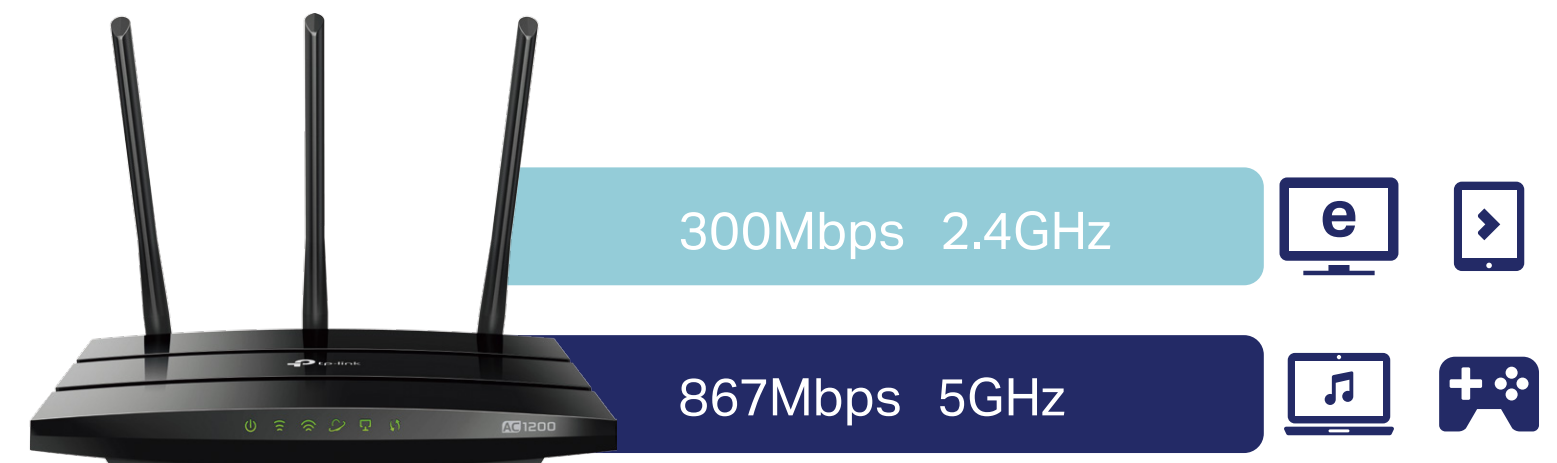

AC1200 Wireless Dual Band Router

Gigabit WAN Ideal for 100+ Mbps Service Plans

Archer C55

300Mbps + 867Mbps
Dual Band Wi-Fi

IPTV

AP mode

Highlights

Household Wi-Fi at Streaming Speeds

Press play and forget about buffering with the Archer C55. The Wireless AC router creates high-speed AC1200 Wi-Fi so you can game online and watch movies in HD at the same time. Thanks to dual Wi-Fi bands, you can run more of your devices at the same time without interruption. The strong 2.4GHz (300Mbps) Wi-Fi band is perfect for sending emails, browsing the web, and listening to music. The crystal 5GHz Wi-Fi band reaches 867Mbps so you can game online and stream in HD simultaneously.

Strong, Far-Reaching Wi-Fi

AC1200 (300Mbps on 2.4GHz + 867Mbps on 5GHz) Wi-Fi for reliable connections.

Highlights

Optimum Wired Versatility

The Archer C55's Gigabit WAN Port enables bottleneck-free access bandwidth, and multiple fast LAN ports provide your PCs, game consoles and more with ultra-fast and stable wired networks.

Specifications

Hardware

- Interface: 1*10/100/1000Mbps WAN Port, 4*10/100Mbps LAN Ports
- Button: WPS Button, Reset Button, Power On/Off Button, Wi-Fi On/Off Button
- Antenna: 3 Fixed Omni Directional Antennas
- External Power Supply: 9V/0.85A
- Dimensions (W x D x H): 8.9 × 5.8 × 1.3 in (225 × 148 × 33 mm)