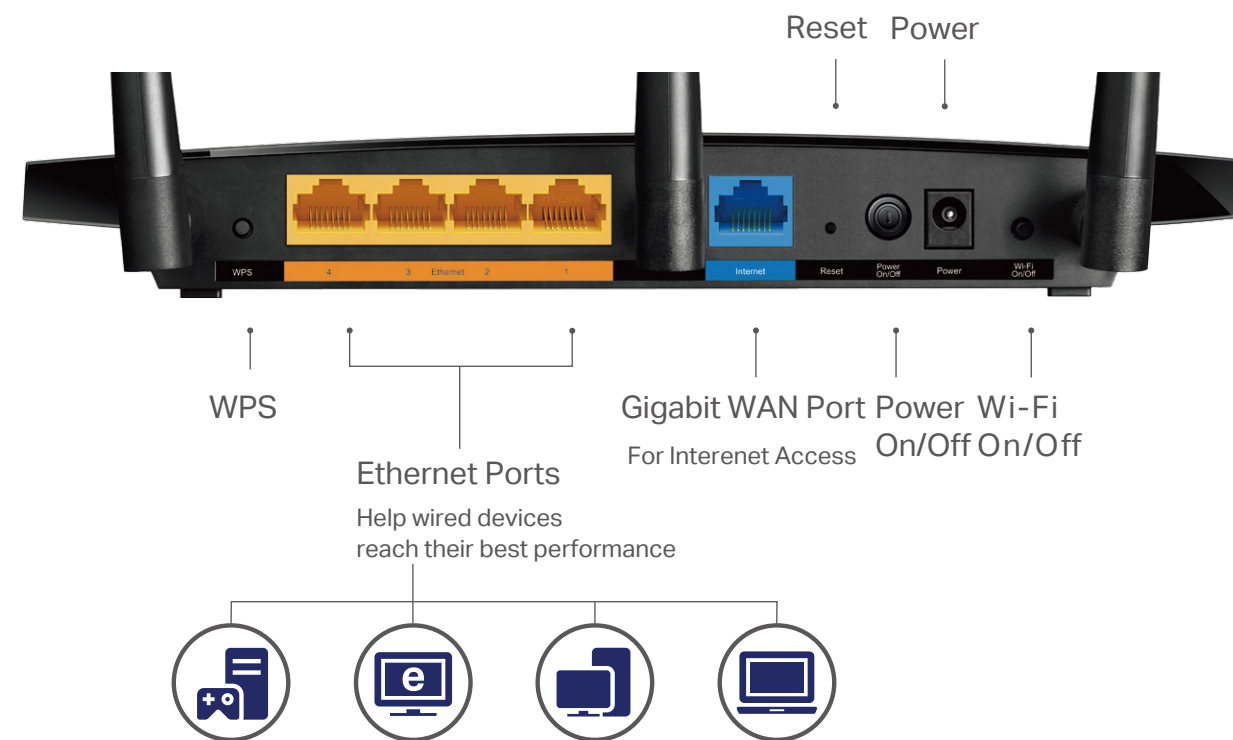

Strong, Far-Reaching Wi-Fi

AC1200 (300Mbps on 2.4GHz + 867Mbps on 5GHz) Wi-Fi for reliable connections.

Highlights

Optimum Wired Versatility

The Archer C55's Gigabit WAN Port enables bottleneck-free access bandwidth, and multiple fast LAN ports provide your PCs, game consoles and more with ultra-fast and stable wired networks.

Ease of Use

- **Intuitive Web UI** – Ensure quick and simple installation without hassle
- **Hassle-free Management with Tether App** – Network management is made easy with the TP-Link Tether App, available on any Android or iOS device
- **Easy On/Off** – Turn On/Off wireless radio using the Wi-Fi On/Off button
- **Power On/Off** – Conveniently power on or off your router as required

Security

- **Parental Controls** – Manage when and how connected devices can access the internet
- **Security** – Protects your home network with SPI Firewalls and WPA2 encryption
- **Guest Network** – Provides separate access for guests while securing the home network
- **WPS** – Makes secure wireless connection quick and easy with the push of a button

Specifications

Hardware

- Interface: 1*10/100/1000Mbps WAN Port, 4*10/100Mbps LAN Ports
- Button: WPS Button, Reset Button, Power On/Off Button, Wi-Fi On/Off Button
- Antenna: 3 Fixed Omni Directional Antennas
- External Power Supply: 9V/0.85A
- Dimensions (W x D x H): 8.9 × 5.8 × 1.3 in (225 × 148 × 33 mm)